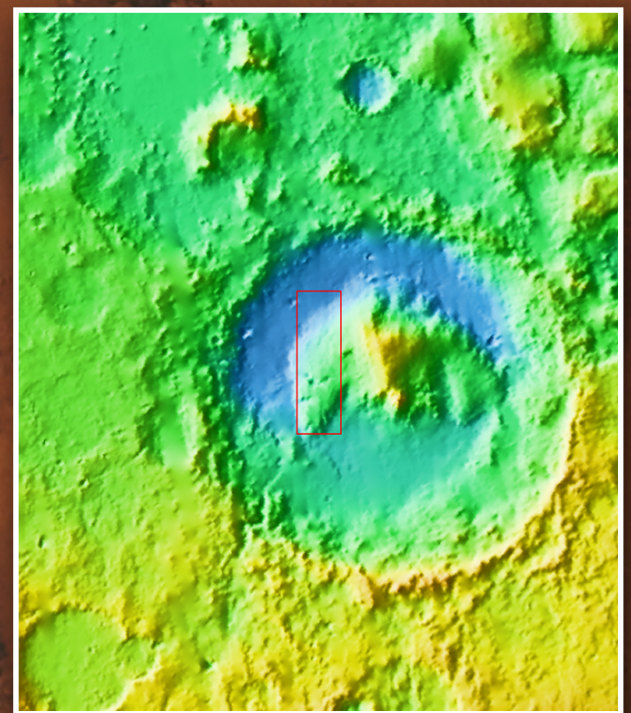

# GALE CRATER

**THEMIS VISUAL CAMERA  
ODYSSEY SPACECRAFT**

**IMAGE ID: V01494002**

**ORBIT: 01494**

**VIS IMAGE NUMBER: 002**

**CENTER LATITUDE: -5.03 N**

**CENTER LONGITUDE: 137.33 E**

**SOLAR LONGITUDE: 358.90**

**INCIDENCE ANGLE (Max): 49.66**

**LOCAL SOLAR TIME (Max): 15.30**

## MOLA IMAGE

Image credit: NASA/JPL-Caltech/GSFC

## CONTEXT IMAGE

Image Credit: NASA/JPL-Caltech/Arizona State University