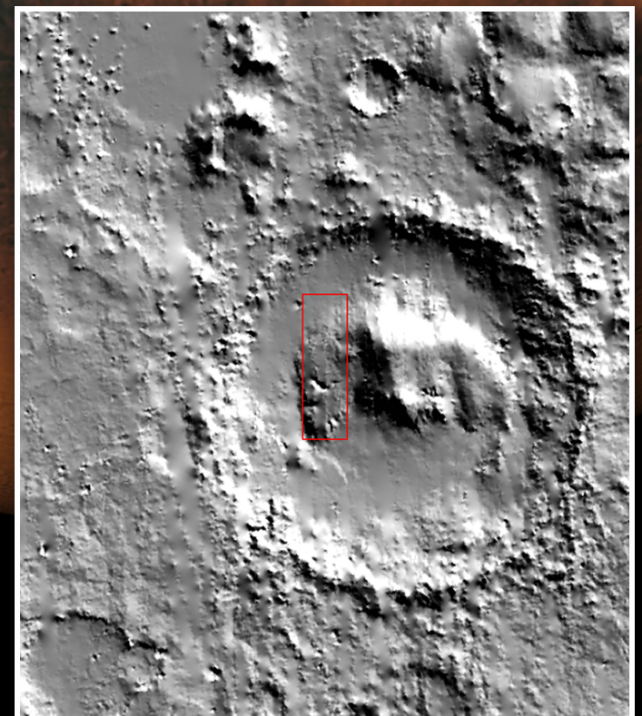

# GALE CRATER

**THEMIS VISUAL CAMERA  
ODYSSEY SPACECRAFT**

**IMAGE ID: V01494002**

**ORBIT: 01494**

**VIS IMAGE NUMBER: 002**

**CENTER LATITUDE: -5.03 N**

**CENTER LONGITUDE: 137.33 E**

**SOLAR LONGITUDE: 358.90**

## MOLA IMAGE

Image credit: NASA/JPL-Caltech/GSFC

## CONTEXT IMAGE

Image Credit: NASA/JPL-Caltech/Arizona State University