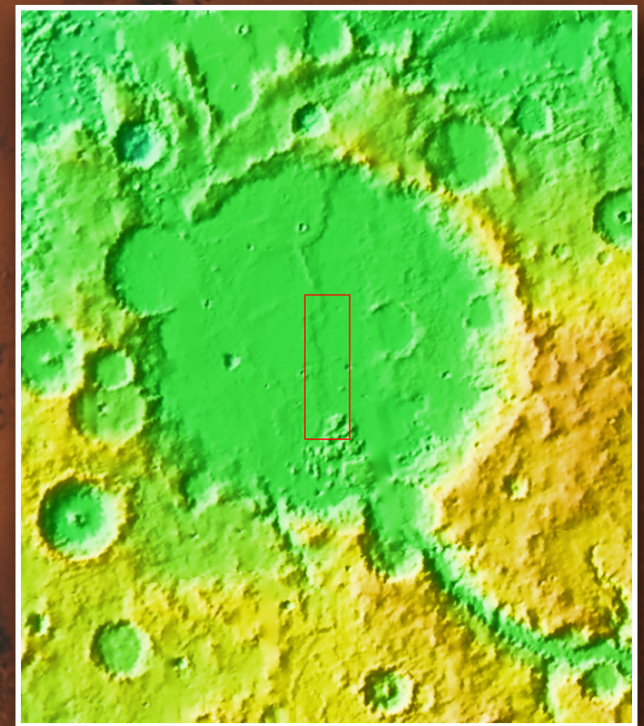

GUSEV CRATER

**THEMIS VISUAL CAMERA
ODYSSEY SPACECRAFT**

IMAGE ID: V00881003

ORBIT: 00881

VIS IMAGE NUMBER: 003

CENTER LATITUDE: -14.7 N

CENTER LONGITUDE: 175.5 E

SOLAR LONGITUDE: 332.5

INCIDENCE ANGLE (Max): 44.39

LOCAL SOLAR TIME (Max): 15.03

MOLA IMAGE

Image credit: NASA/JPL-Caltech/GSFC

CONTEXT IMAGE

Image Credit: NASA/JPL-Caltech/Arizona State University