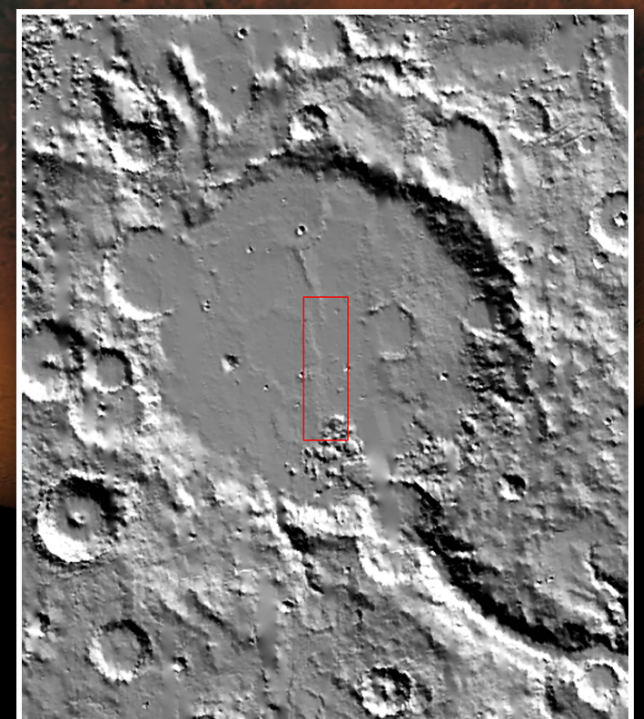

GUSEV CRATER

**THEMIS VISUAL CAMERA
ODYSSEY SPACECRAFT**

IMAGE ID: V00881003

ORBIT: 00881

VIS IMAGE NUMBER: 003

CENTER LATITUDE: -14.7 N

CENTER LONGITUDE: 175.5 E

SOLAR LONGITUDE: 332.5

INCIDENCE ANGLE (Max): 44.39

LOCAL SOLAR TIME (Max): 15.03

MOLA IMAGE

Image credit: NASA/JPL-Caltech/GSFC

CONTEXT IMAGE

Image Credit: NASA/JPL-Caltech/Arizona State University